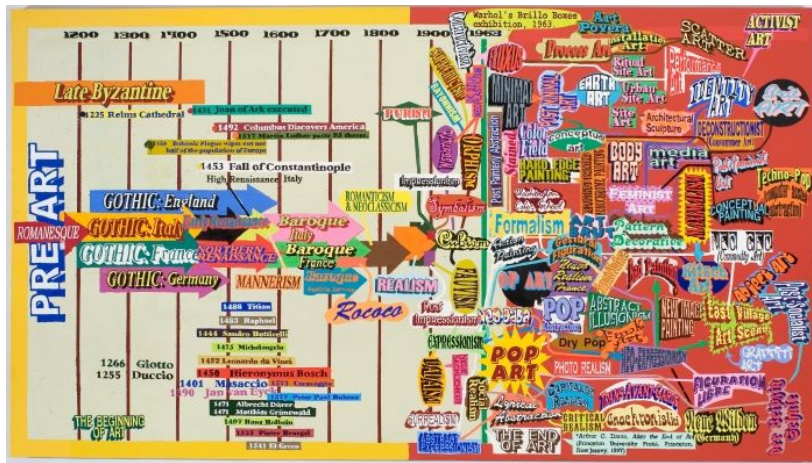

Art Era, Art Movement and Art Style

What is Art Era?
A long and distinct period of history.

(Takes place over decades or centuries)

What is Art Style?

The way an artist uses tools and applies the Elements and Principles of Art and Design.

(Individual's personalities are portrayed through the marks made.)

What is Art Movement?

A group of artists, during a period of time, creating art in a similar style.

(Similar characteristics in how art is made by individual artists.)